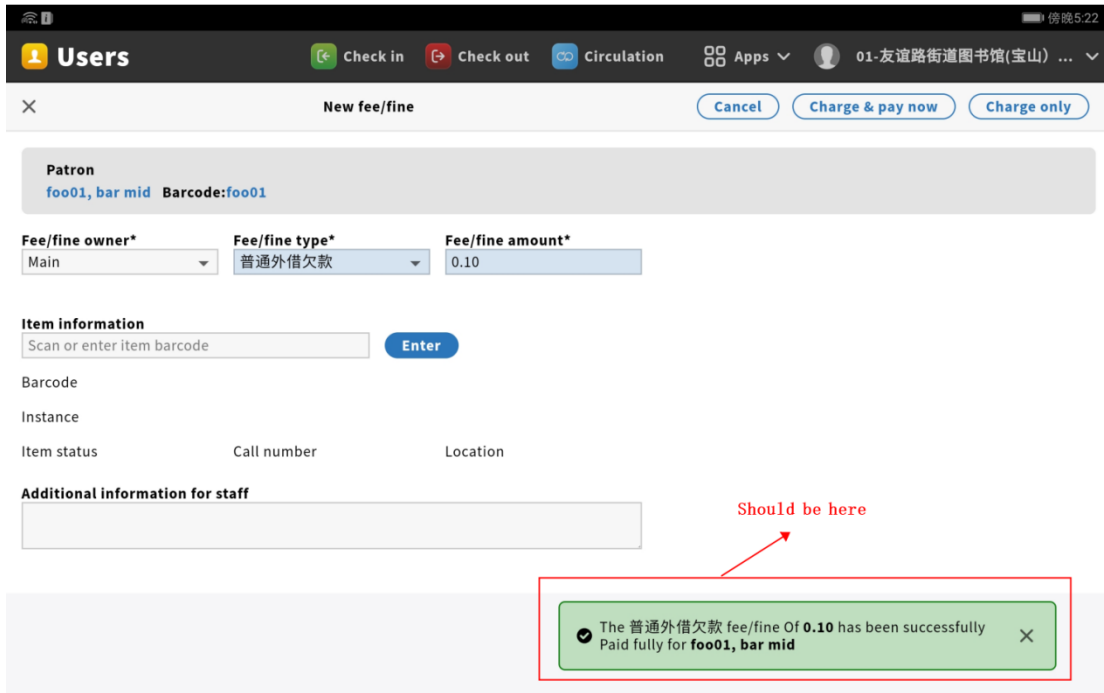

2. Test Results

2.1. Cannot see the full of instant popup at the bottom right.

2.2.The list is too long for a row.

Scanned items

Scan or enter barcode to check-in item [Enter] Process as today Time returned now [End session]