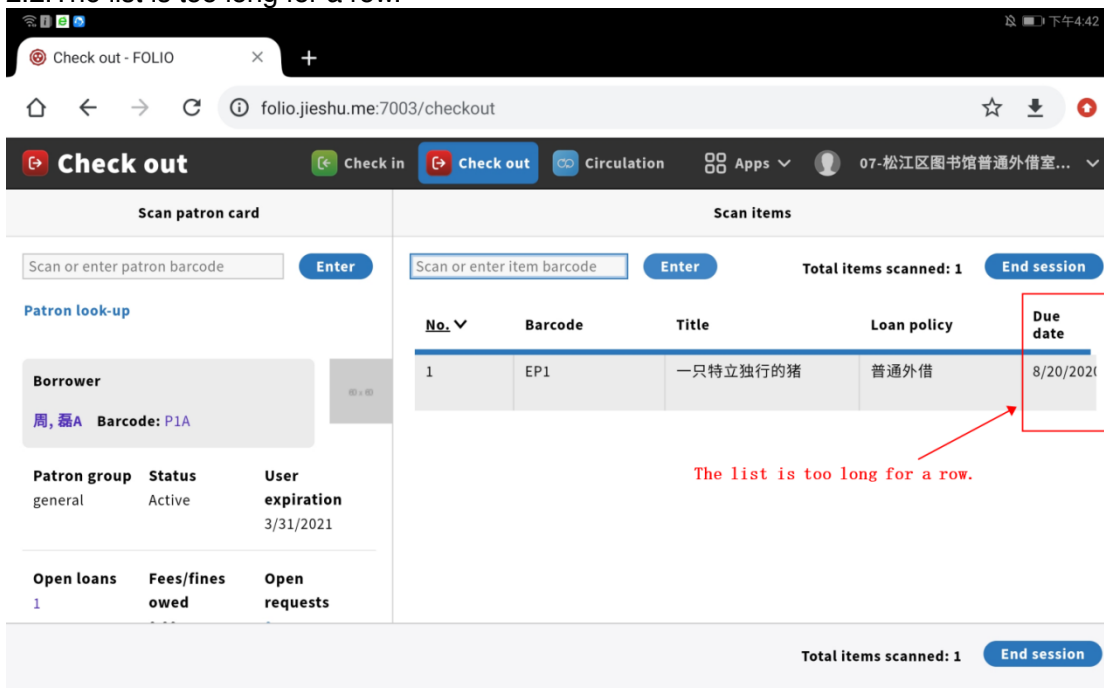

2. Test Results

2.1. Cannot see the full of instant popup at the bottom right.

2.2.The list is too long for a row.

Scanned items

Scan or enter barcode to check-in item [Enter] Process as today Time returned now [End session]